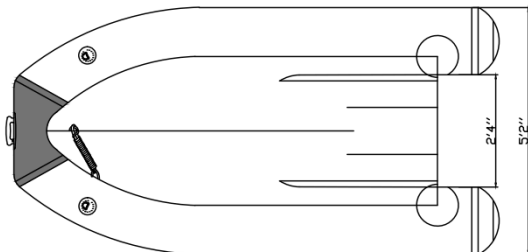

Type: RIB-310 Single Floor Rigid PVC Inflatable Boat

- * Model
RIB-310 SINGLE FLOOR PVC
- * Fabric PVC
Tube: L/Grey (WONPOONG 0.8T)
Bottom: GRP White
- * GRP Seat
Size: 8"x2'10"
Color: White
Quantity: 1
- * Oar 162cm L/Grey
- * 6.5L Pump
- * Carrying bag Grey
- * Transom height
38cm/15"