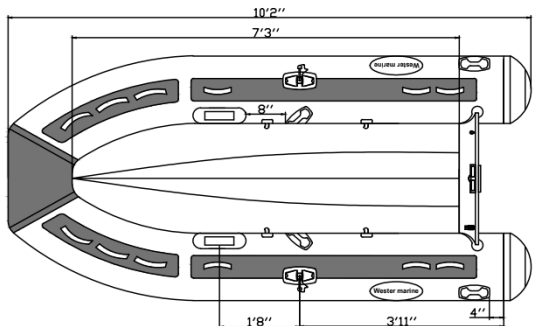

Type: RIB-310 Single Floor Rigid PVC Inflatable Boat

- * Model
RIB-310 SINGLE FLOOR PVC
- * Fabric PVC
Tube: L/Grey (WONPOONG 0.8T)
Bottom: GRP White
- * GRP Seat
Size: 8"x2'10"
Color: White
Quantity: 1
- * Oar 162cm L/Grey
- * 6.5L Pump
- * Carrying bag Grey
- * Transom height
38cm/15"